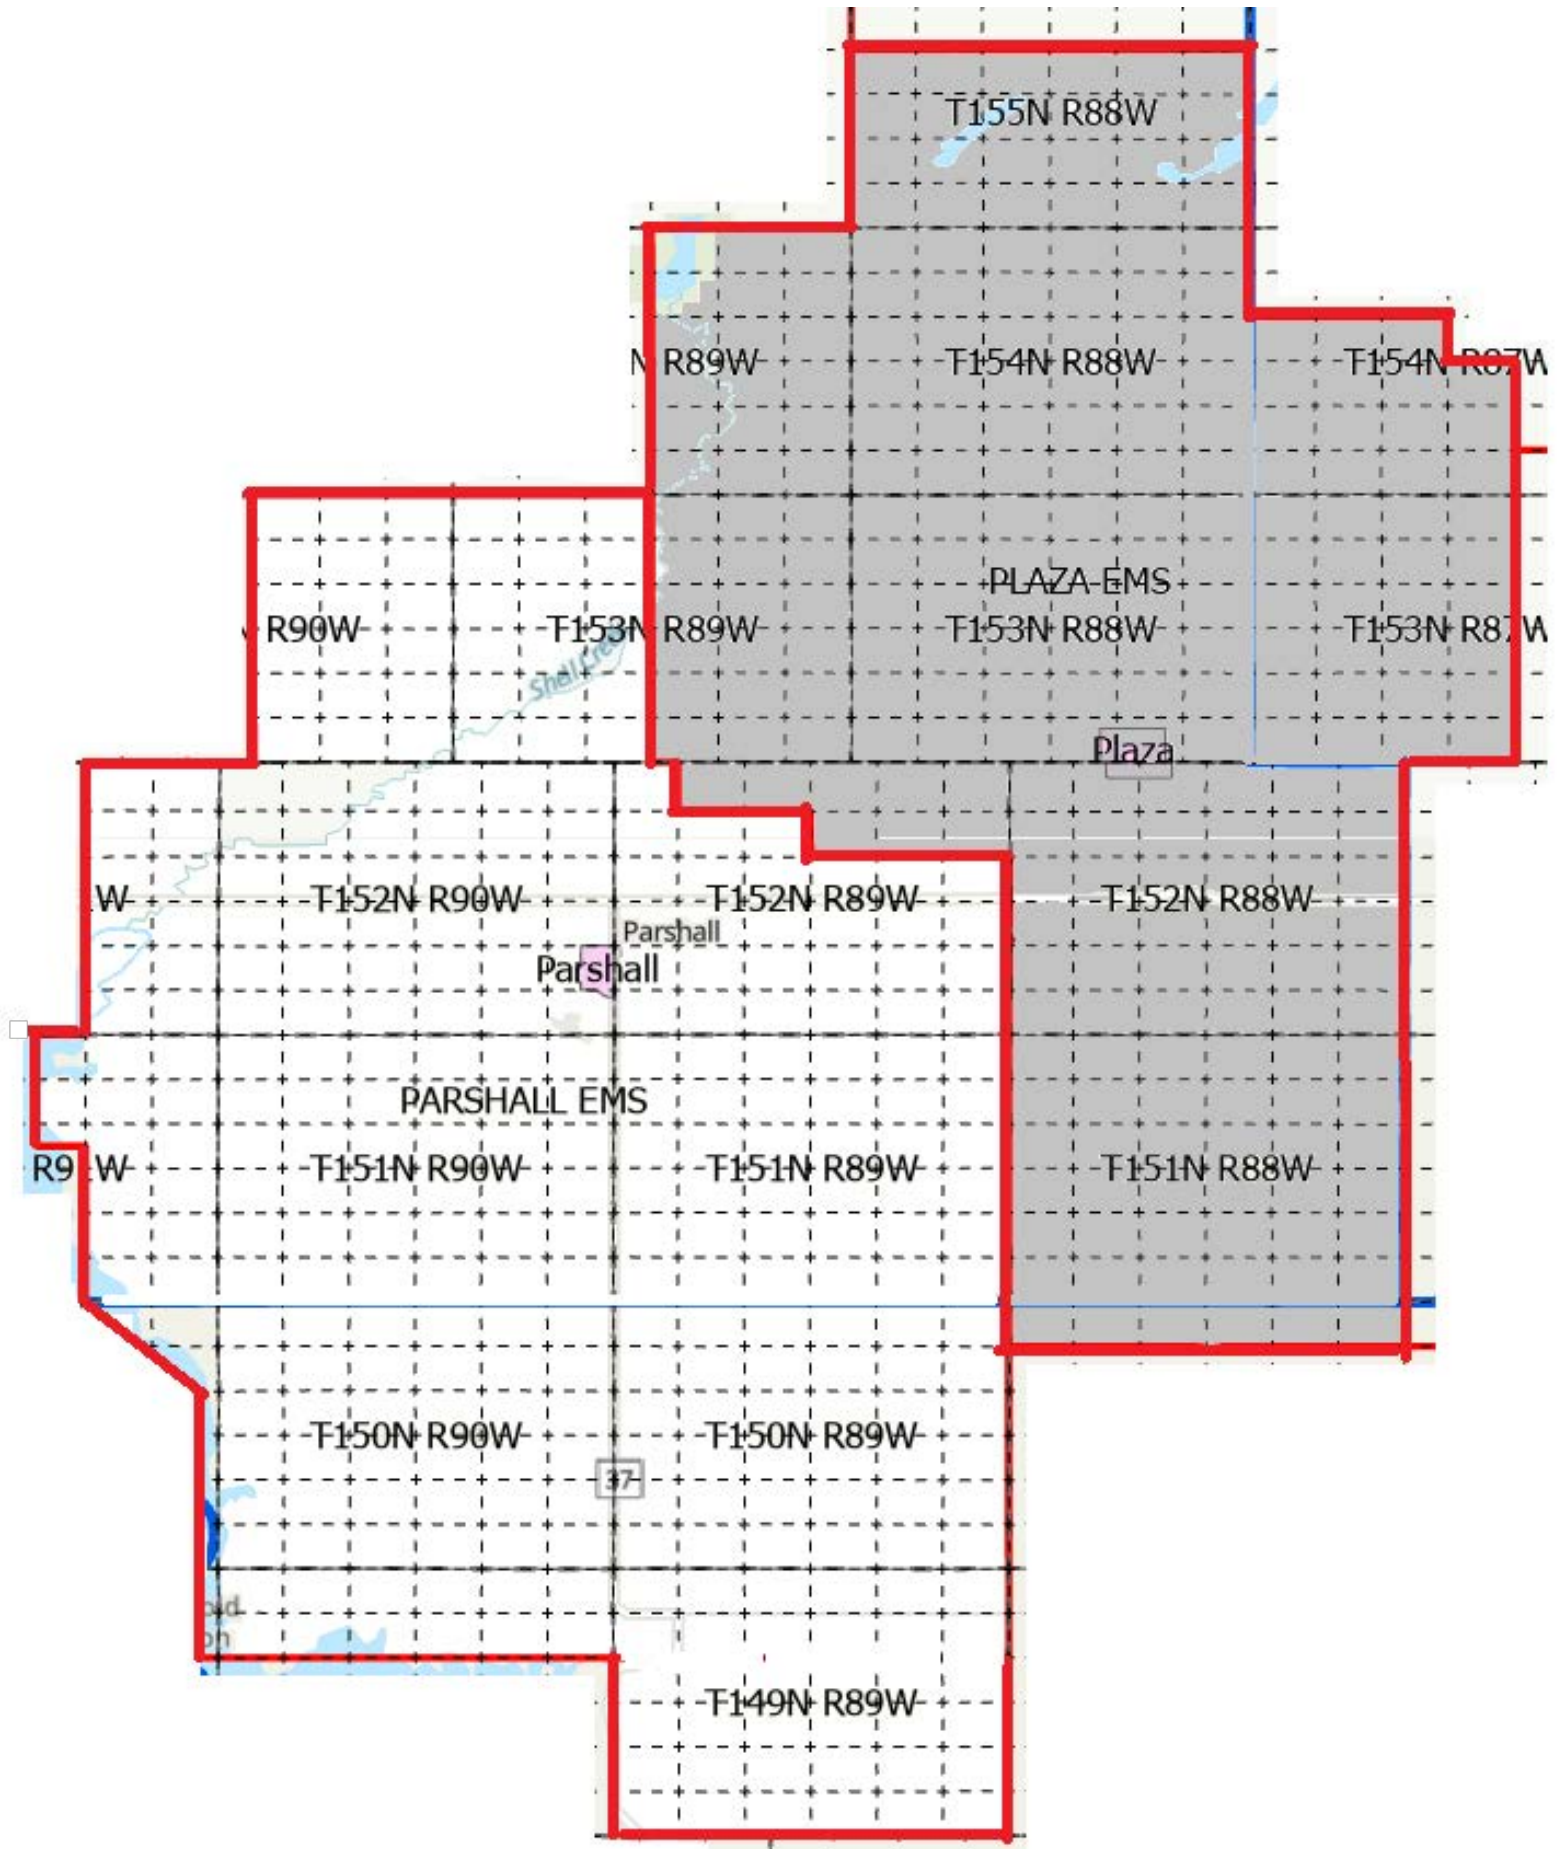

Parshall/Plaza Ambulance District - Director Regions

Proposed Director Regions

- 3 Directors from Parshall region, 1 of which must reside in City of Parshall
- 3 Directors from Plaza region, 1 of which must reside in City of Plaza
- 4 At large Directors